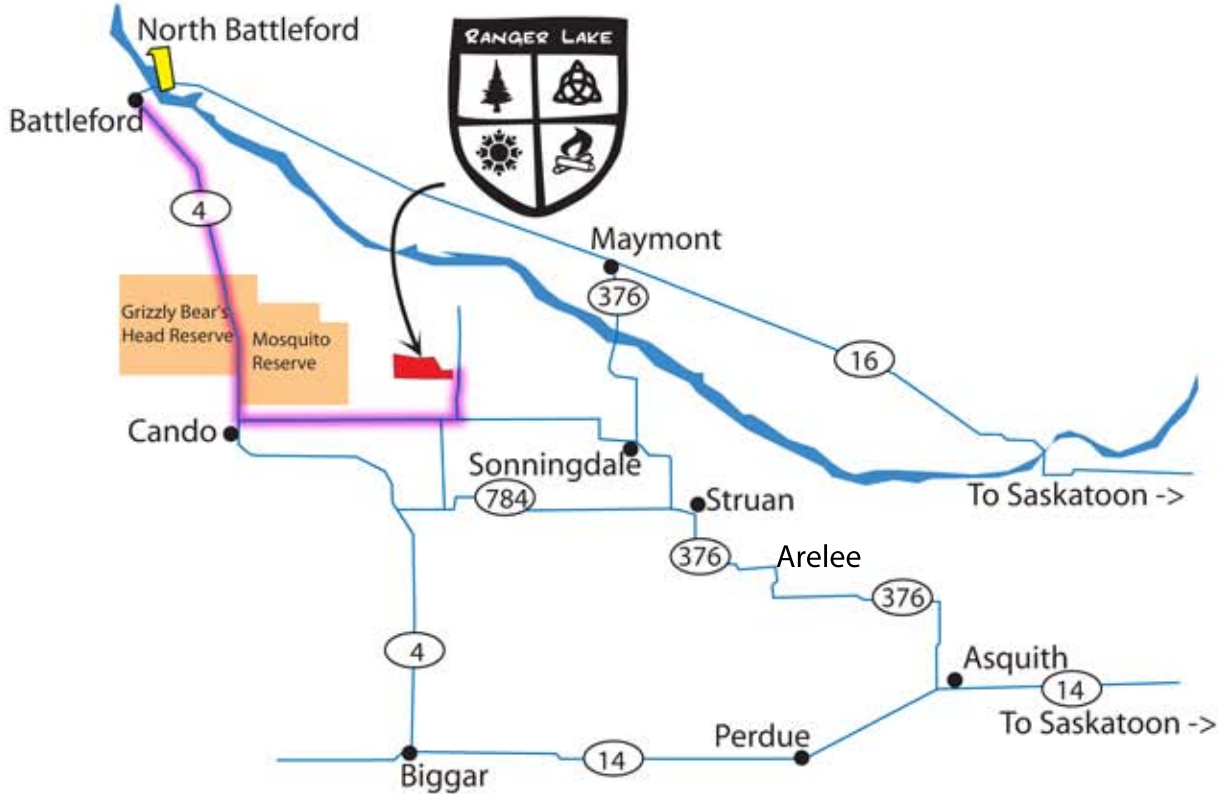

## Directions from The Battlefords to Ranger

1. Head south on HWY #4 (approx 43 km)
2. Turn left (east) before Cando at the Ranger Lake road sign (Approx. 21 km)
3. Turn left (north) at the Ranger Lake shield sign (2 km)
4. Ranger Lake is on your left (west) side

Estimated travel time is approx. 45 minutes