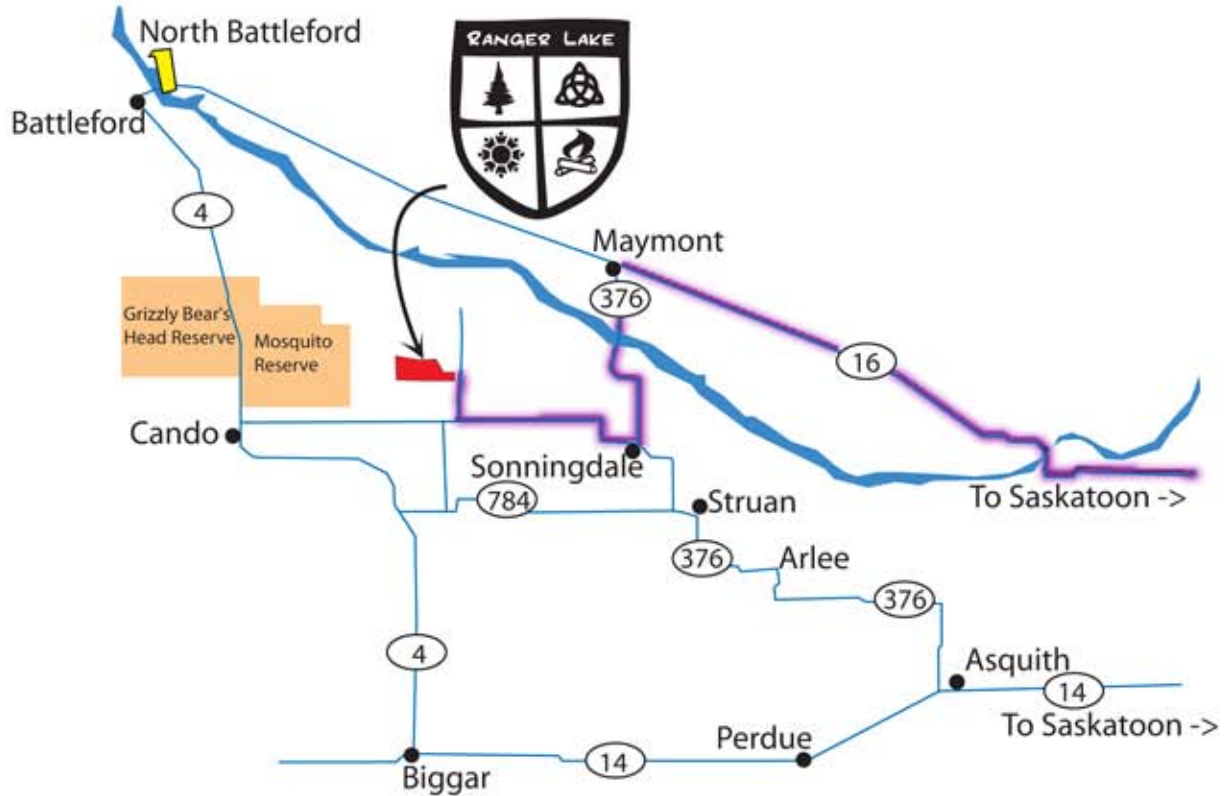

Directions from Saskatoon to Ranger

1. Head northwest on HWY #16 (85 km)
 2. Turn left (south) at Maymont on HWY #376 (21km)
 3. Turn right (west) just before Sonningdale at the Ranger Lake road sign (18 km)
 4. Turn right (north) at the Ranger Lake Shield sign (2km)
 5. Ranger Lake is on your left (west) side
- Estimated travel time is 1hr 20 mins.